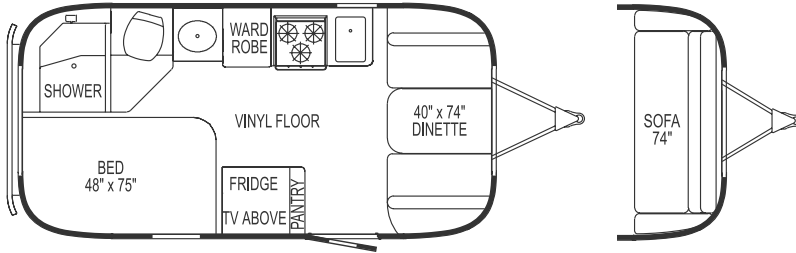

Here is a travel trailer that is roomy on the inside and gracefully compact on the outside. The Safari SE has an open feel, with vista-view and wrap-around windows to enjoy panoramas of the great outdoors within the comforts of your rolling home. The Safari SE has a modern, relaxing décor with sleek aluminum interior skin, brushed aluminum blinds, a choice of fabrics and gently rounded overhead compartment doors. Functional amenities throughout this Special Edition Airstream make travel an easy adventure. Go Safari SE — for the Safari of your life.

Floorplans

SAFARI SPECIAL EDITION TRAVEL TRAILERS

Safari SE 19' Bambi - with front sofa option

Safari SE 23' - with "L" sofa and front dinette option

Safari SE 25' SS (Sleeps Six) - with bunk bed and "L" sofa option