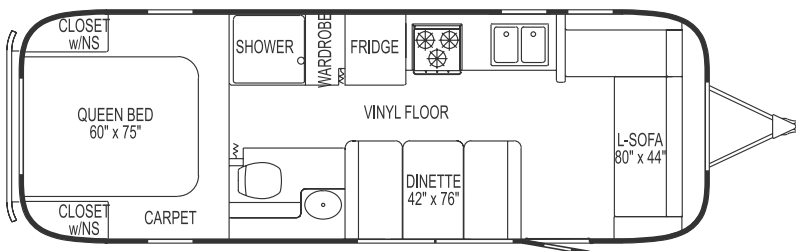

Safari SE 28'