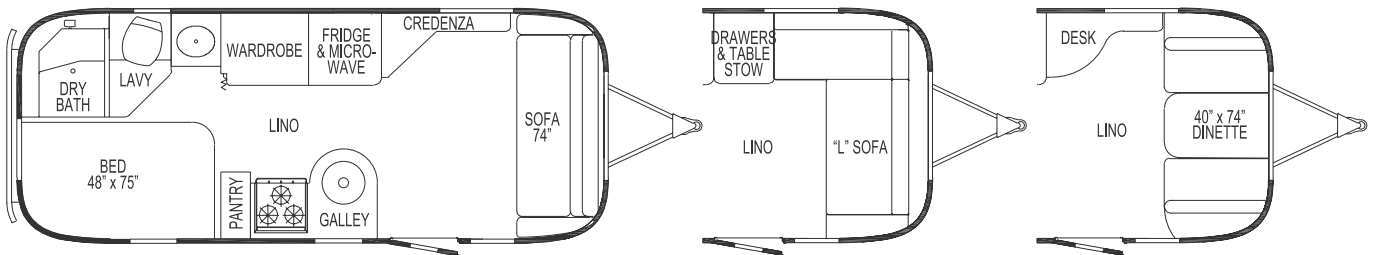

Floorplans

SAFARI SPECIAL EDITION TRAVEL TRAILERS

Safari SE 19' Bambi - with front sofa option

Safari SE 23' - with "L" sofa and front dinette option

Safari SE 25' SS (Sleeps Six) - with bunk bed and "L" sofa option