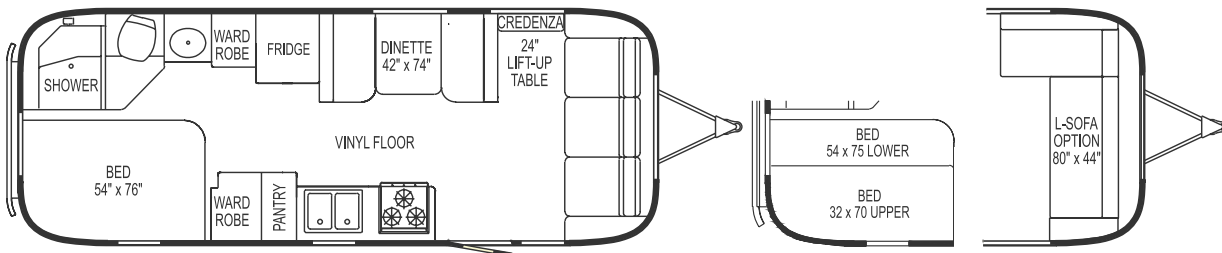

Floorplans

SAFARI SPECIAL EDITION TRAVEL TRAILERS

Safari SE 19' Bambi - with front sofa option

Safari SE 23' - with "L" sofa and front dinette option

Safari SE 25' SS (Sleeps Six) - with bunk bed and "L" sofa option