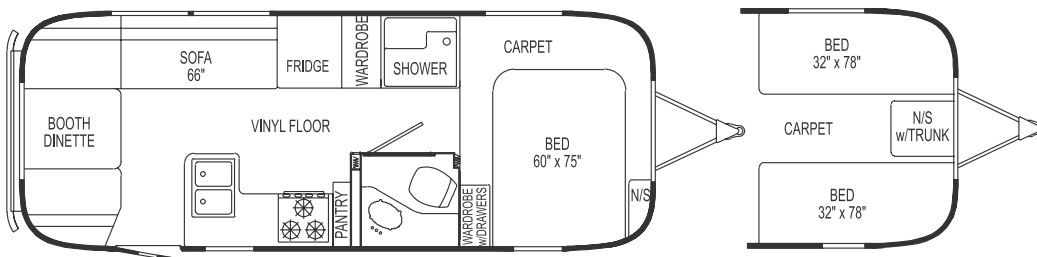

Safari SE 25' FB (Front Bed) - with twin bed option